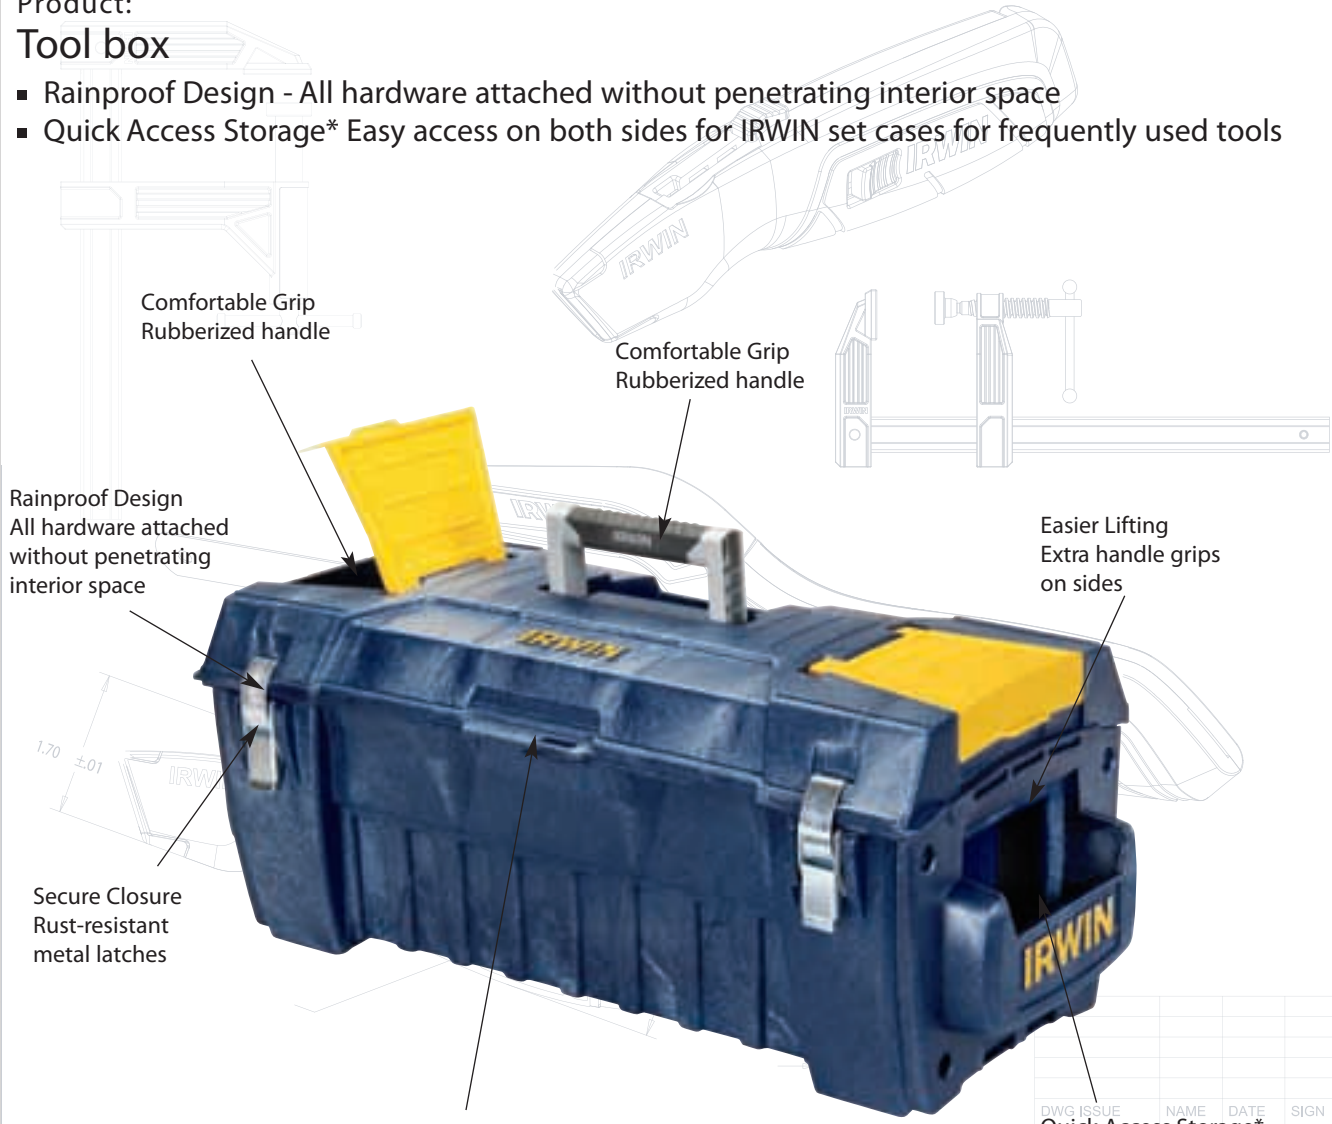

## New Product – Key Facts

Product:  
**Tool box**

- Rainproof Design - All hardware attached without penetrating interior space
- Quick Access Storage\* Easy access on both sides for IRWIN set cases for frequently used tools